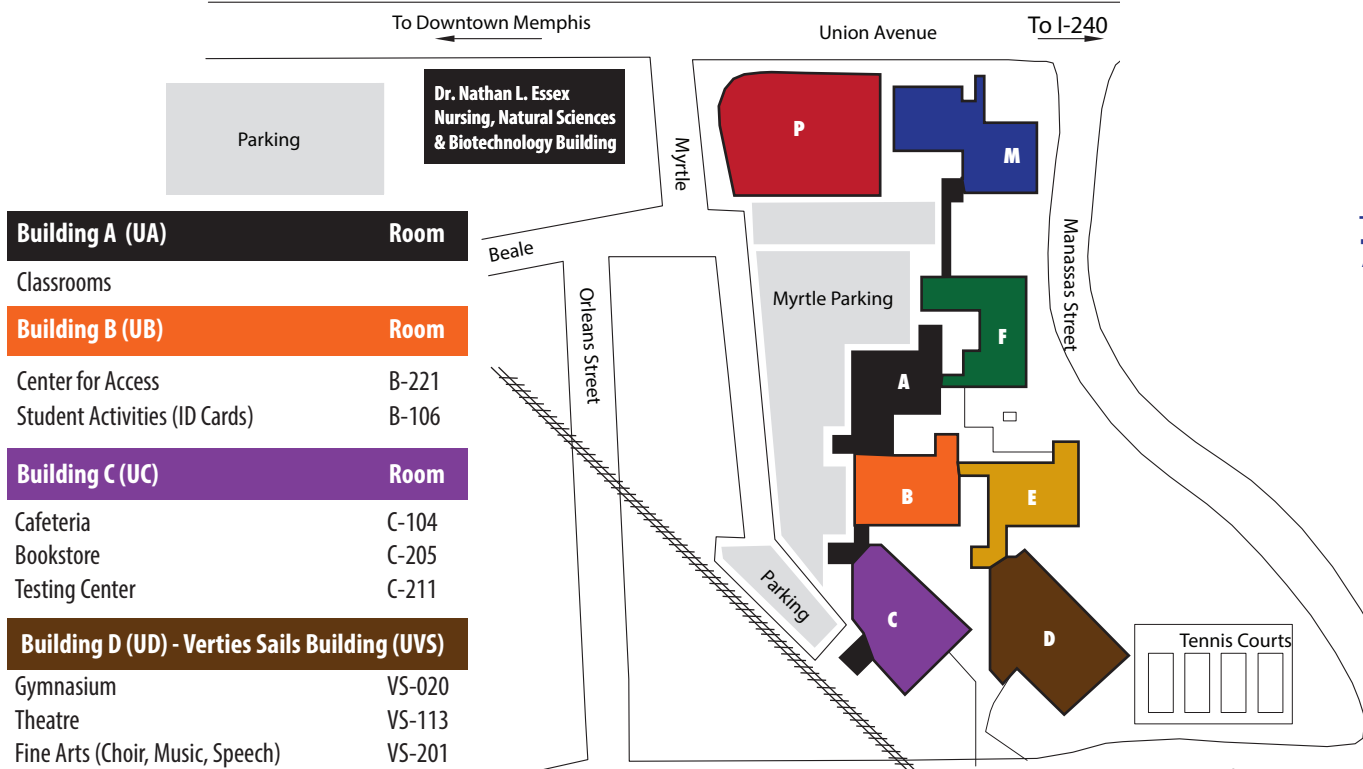

# Union Avenue CAMPUS

737 Union Avenue • Memphis, TN 38103  
(901) 333-5000

SCAN FOR MOBILE MAP

**Building A (UA) Room**

Classrooms

**Building B (UB) Room**

Center for Access B-221  
Student Activities (ID Cards) B-106

**Building C (UC) Room**

Cafeteria C-104  
Bookstore C-205  
Testing Center C-211

**Building D (UD) - Verties Sails Building (UVS)**

Gymnasium VS-020  
Theatre VS-113  
Fine Arts (Choir, Music, Speech) VS-201

**Building E (UE)**

Medical District High School (Shelby County Schools)

**Building F (UF) Room**

Academic Support Center F-309  
Child Care Center

**Building H (UH) Room**

Allied Health

**Building M (UM) Room**